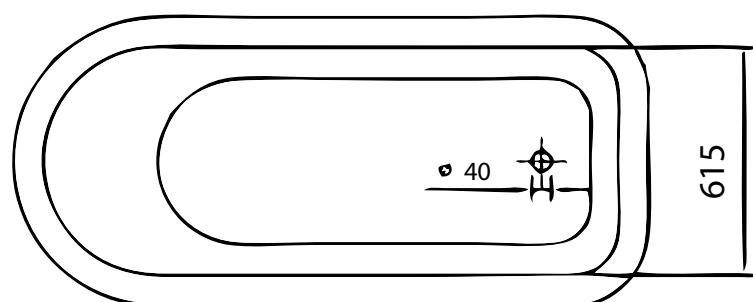

Toshi Rolltop (CIB-TOSHI)

Dimensions (MM)

Volume: 140 Lt
Weight (Dry): 105 Kg