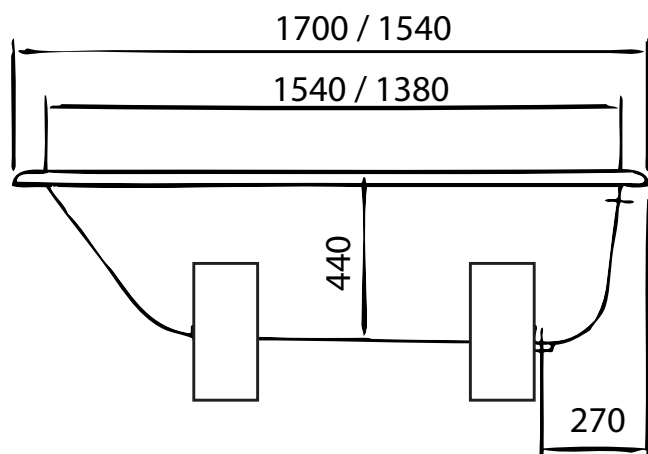

Toshi Rolltop (CIB-TOSHI)

Dimensions (MM)

Volume: 140 Lt
Weight (Dry): 105 Kg