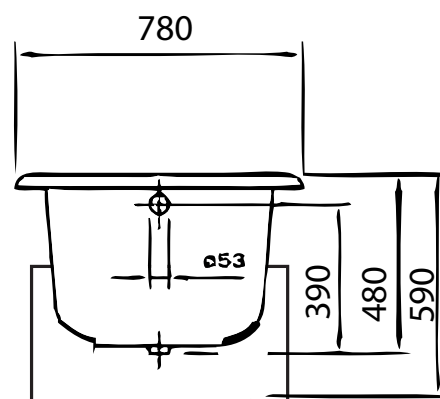

Toshi Rolltop (CIB-TOSHI)

Dimensions (MM)

Volume: 140 Lt
Weight (Dry): 105 Kg