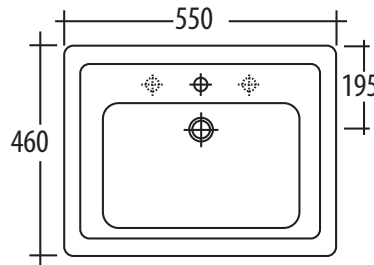

Heritage Bathroom Suite (CIB-HERITAGE)

castironbaths.com

Dimensions (MM)

VANITY

TOILET