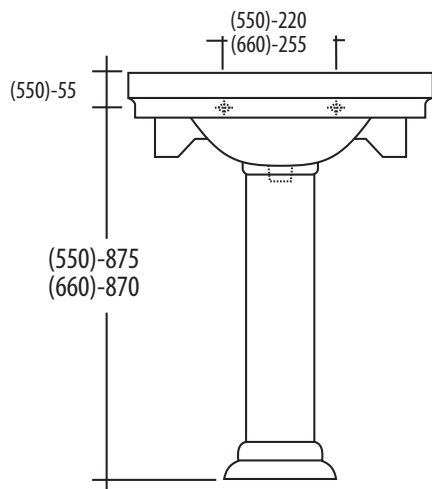

Heritage Bathroom Suite (CIB-HERITAGE)

castironbaths.com

Dimensions (MM)

VANITY

TOILET