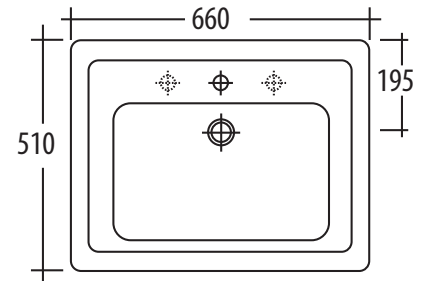

Heritage Bathroom Suite (CIB-HERITAGE)

castironbaths.com

Dimensions (MM)

VANITY

TOILET