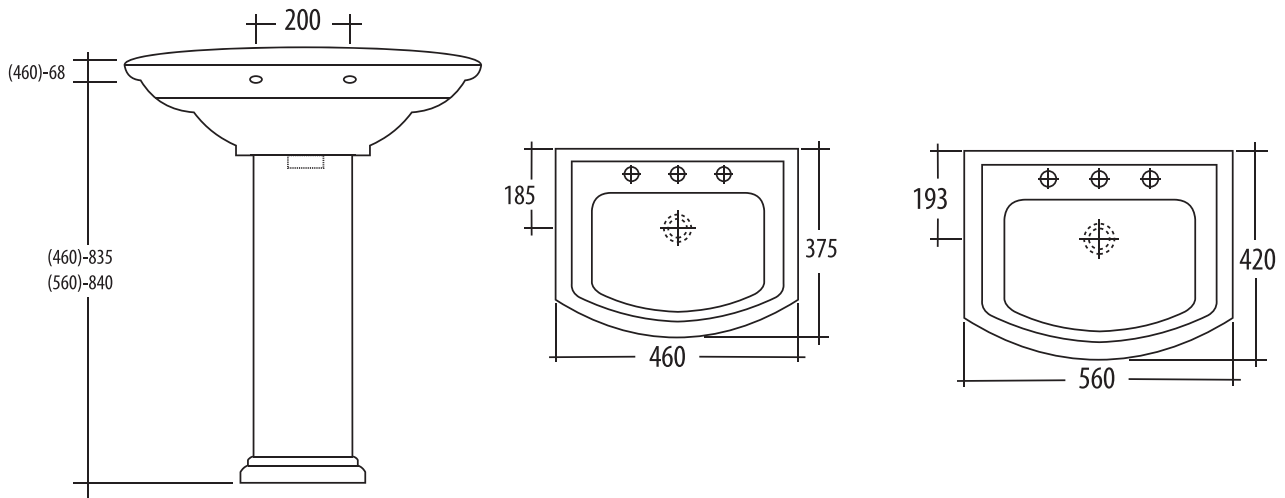

Classic Bathroom Suite (CIB-CLASSIC)

castironbaths.com

Dimensions (MM)

VANITY

TOILET