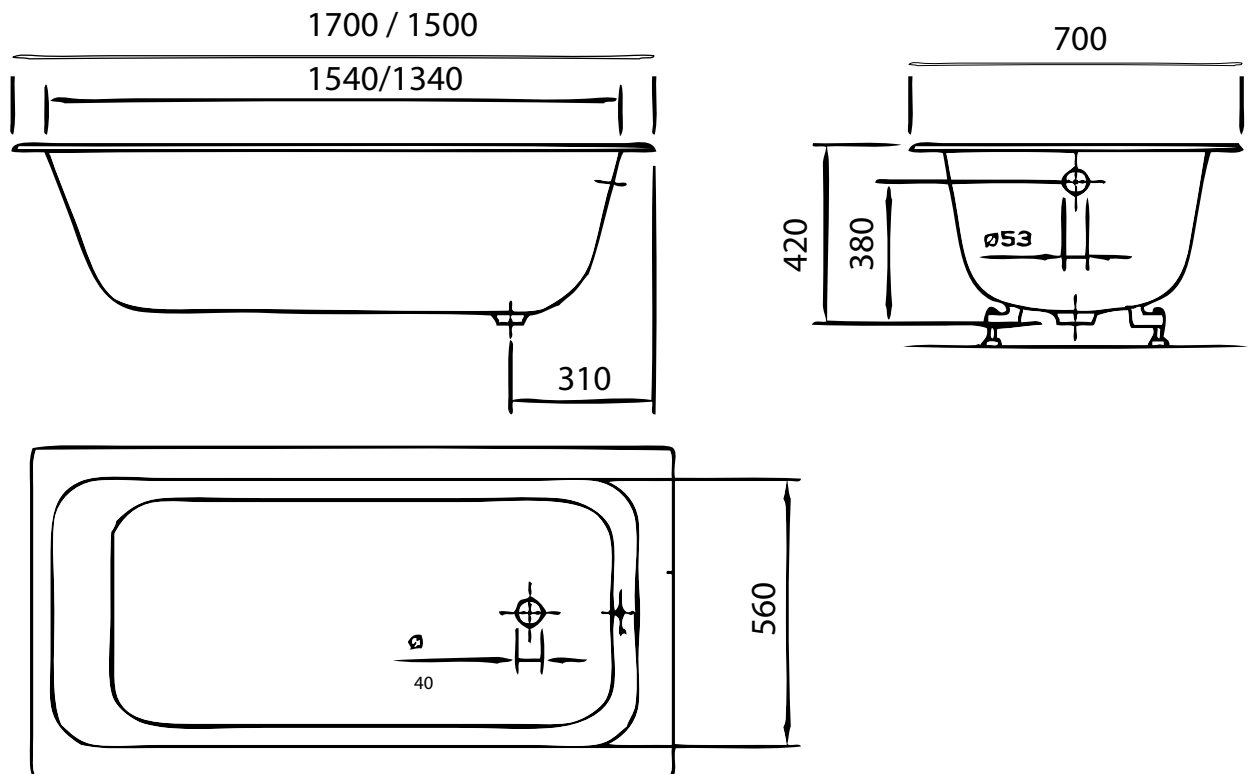

Built In Bath (CIB-BIB)

castironbaths.com

Dimensions (MM)

Volume: 180 Lt
Weight (Dry): 98 Kg